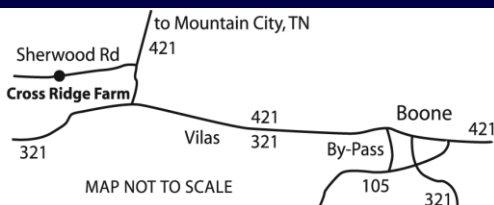

Cross Ridge Farm
959 Sherwood Road
Vilas, NC 28693
828.297.2255

Open Weekends:

Nov 25-27 & Dec 3-4
9 am - 5 pm

DIRECTIONS FROM BOONE:
Take 421 N (approx. 7 miles)
Turn Left on Sherwood Road
3/4 miles on left